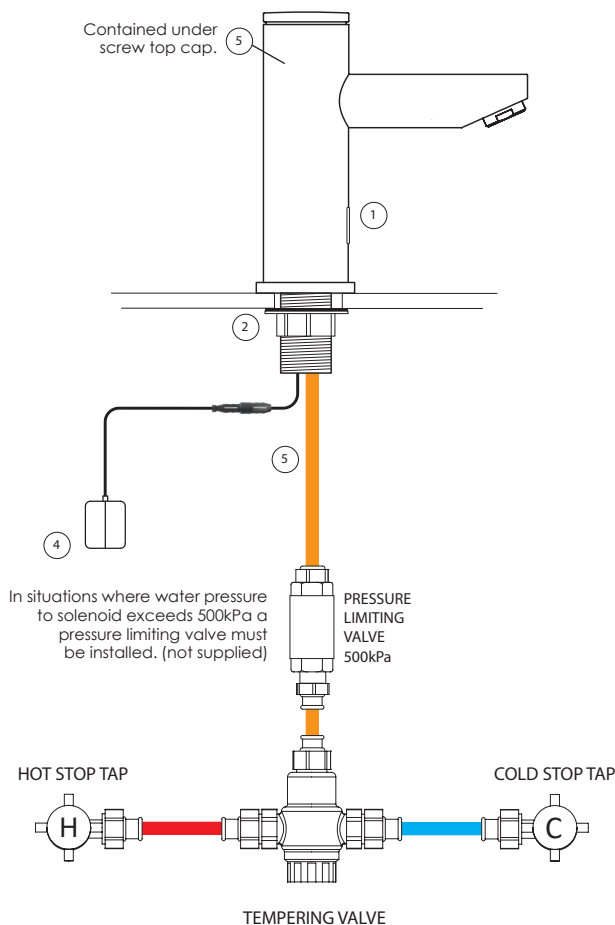

## TECHNICAL SPECIFICATIONS

- TAP BODY - Solid brass chrome plated
- SENSOR RANGE - 160mm factory set
- OPERATING SUPPLY - 6v CRP2 Battery
- OPERATING PRESSURE - 50 to 750kPa
- RUN TIME - Continuous 2 minutes max.
- FLOW RATING - See below
- SOLENOID - Latching/soft closing
- MAX TEMPERATURE - 50°C

## TYPICAL INSTALLATION

## COMPONENTS SUPPLIED

	Item Code	Description
1	300-5100	Pillar body with sensor
2	300-0219	Heavy Duty Nut (with washer)
3	600-0117	6V Solenoid Valve
4	600-0145	6V CRP2 Battery Holder (Battery supplied in box)
5	600-0147	M10 to 1/2" BSP flex 500mm (1)